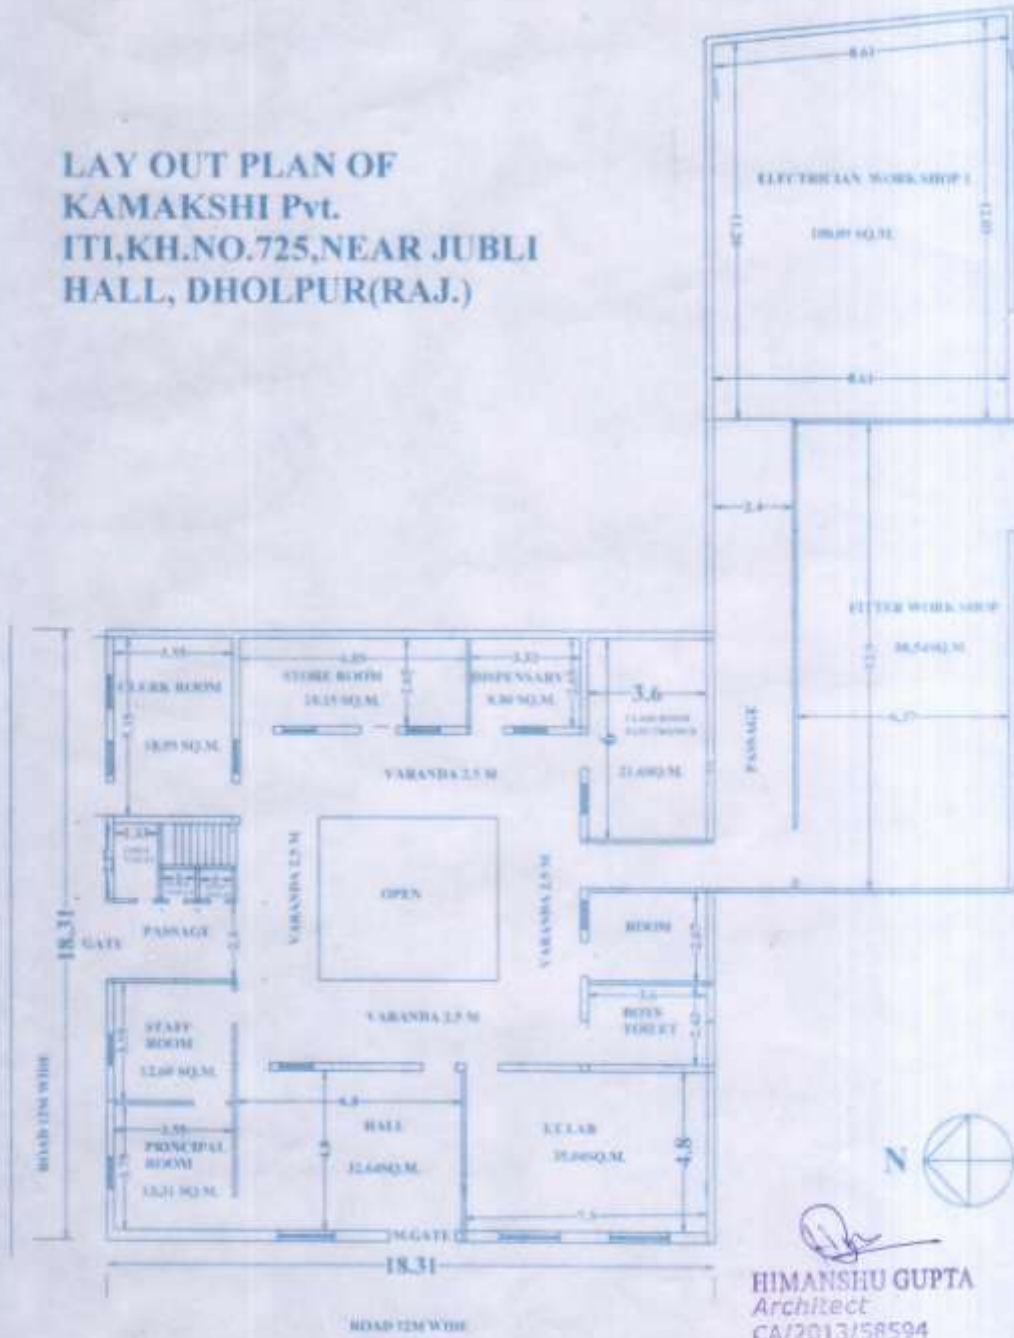

**LAY OUT PLAN OF
KAMAKSHI Pvt.
ITI, KH.NO.725, NEAR JUBLI
HALL, DHOLPUR (RAJ.)**

GROUND FLOOR PLAN

SCALE: 1:50

LAY OUT PLAN OF
KAMAKSHI Pvt.
ITL,KH.NO.725,NEAR JUBLI
HALL, DHOLPUR (RAJ.)

FIRST FLOOR PLAN

Himg
HIMANSHU GUPTA
Architect
CA/2013/58594

SCALE 1C.M=1.7M