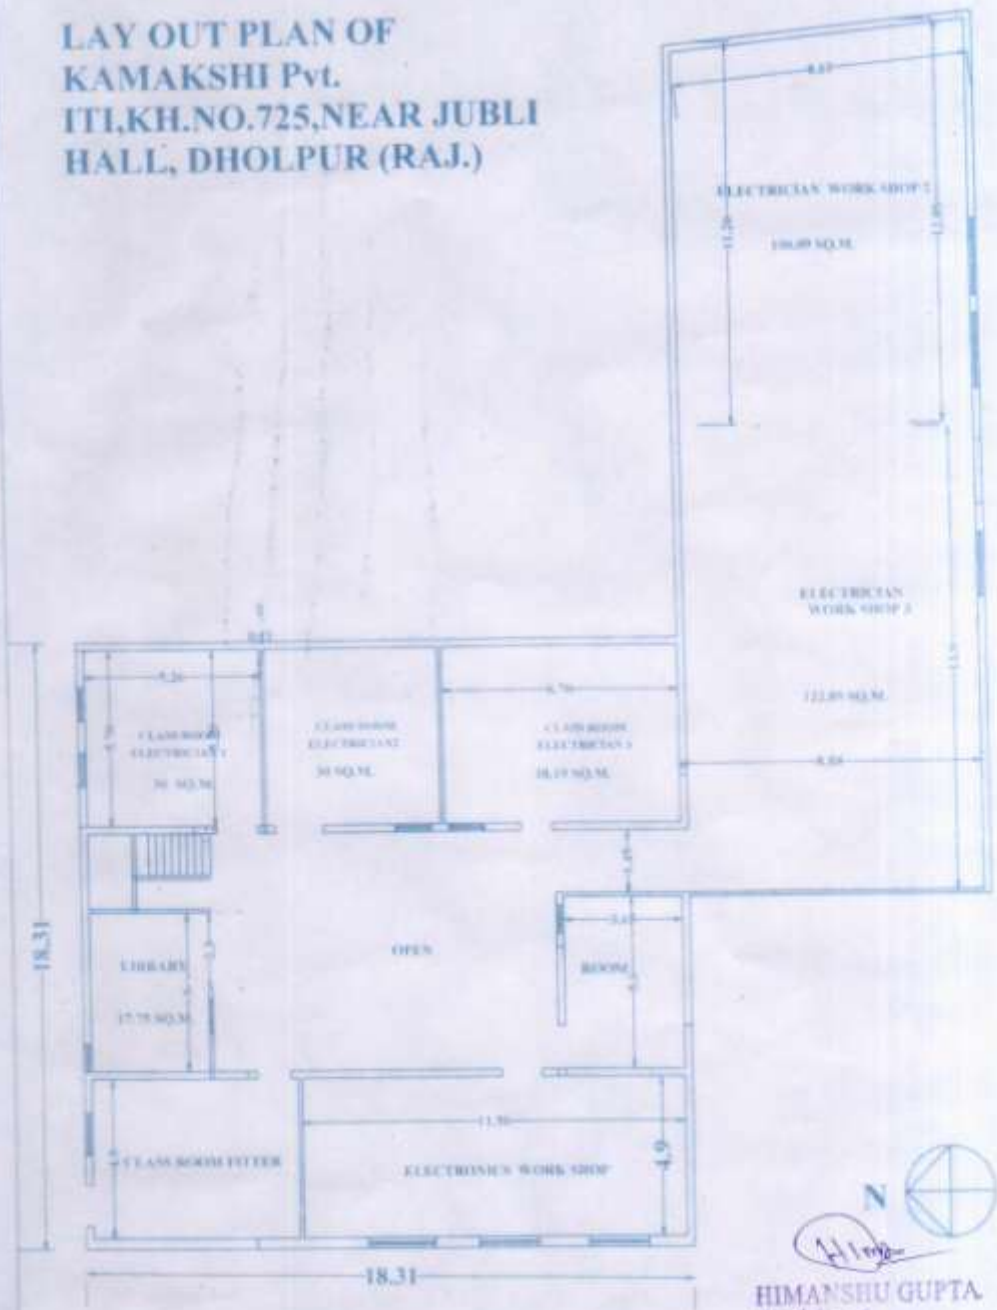

**LAY OUT PLAN OF
KAMAKSHI Pvt.
ITI, KH.NO.725, NEAR JUBLI
HALL, DHOLPUR (RAJ.)**

GROUND FLOOR PLAN

SCALE: 1:50

LAY OUT PLAN OF
KAMAKSHI Pvt.
ITL,KH.NO.725,NEAR JUBLI
HALL, DHOLPUR (RAJ.)

FIRST FLOOR PLAN

Himg
HIMANSHU GUPTA
Architect
CA/2013/58594

SCALE 1C.M=1.7M